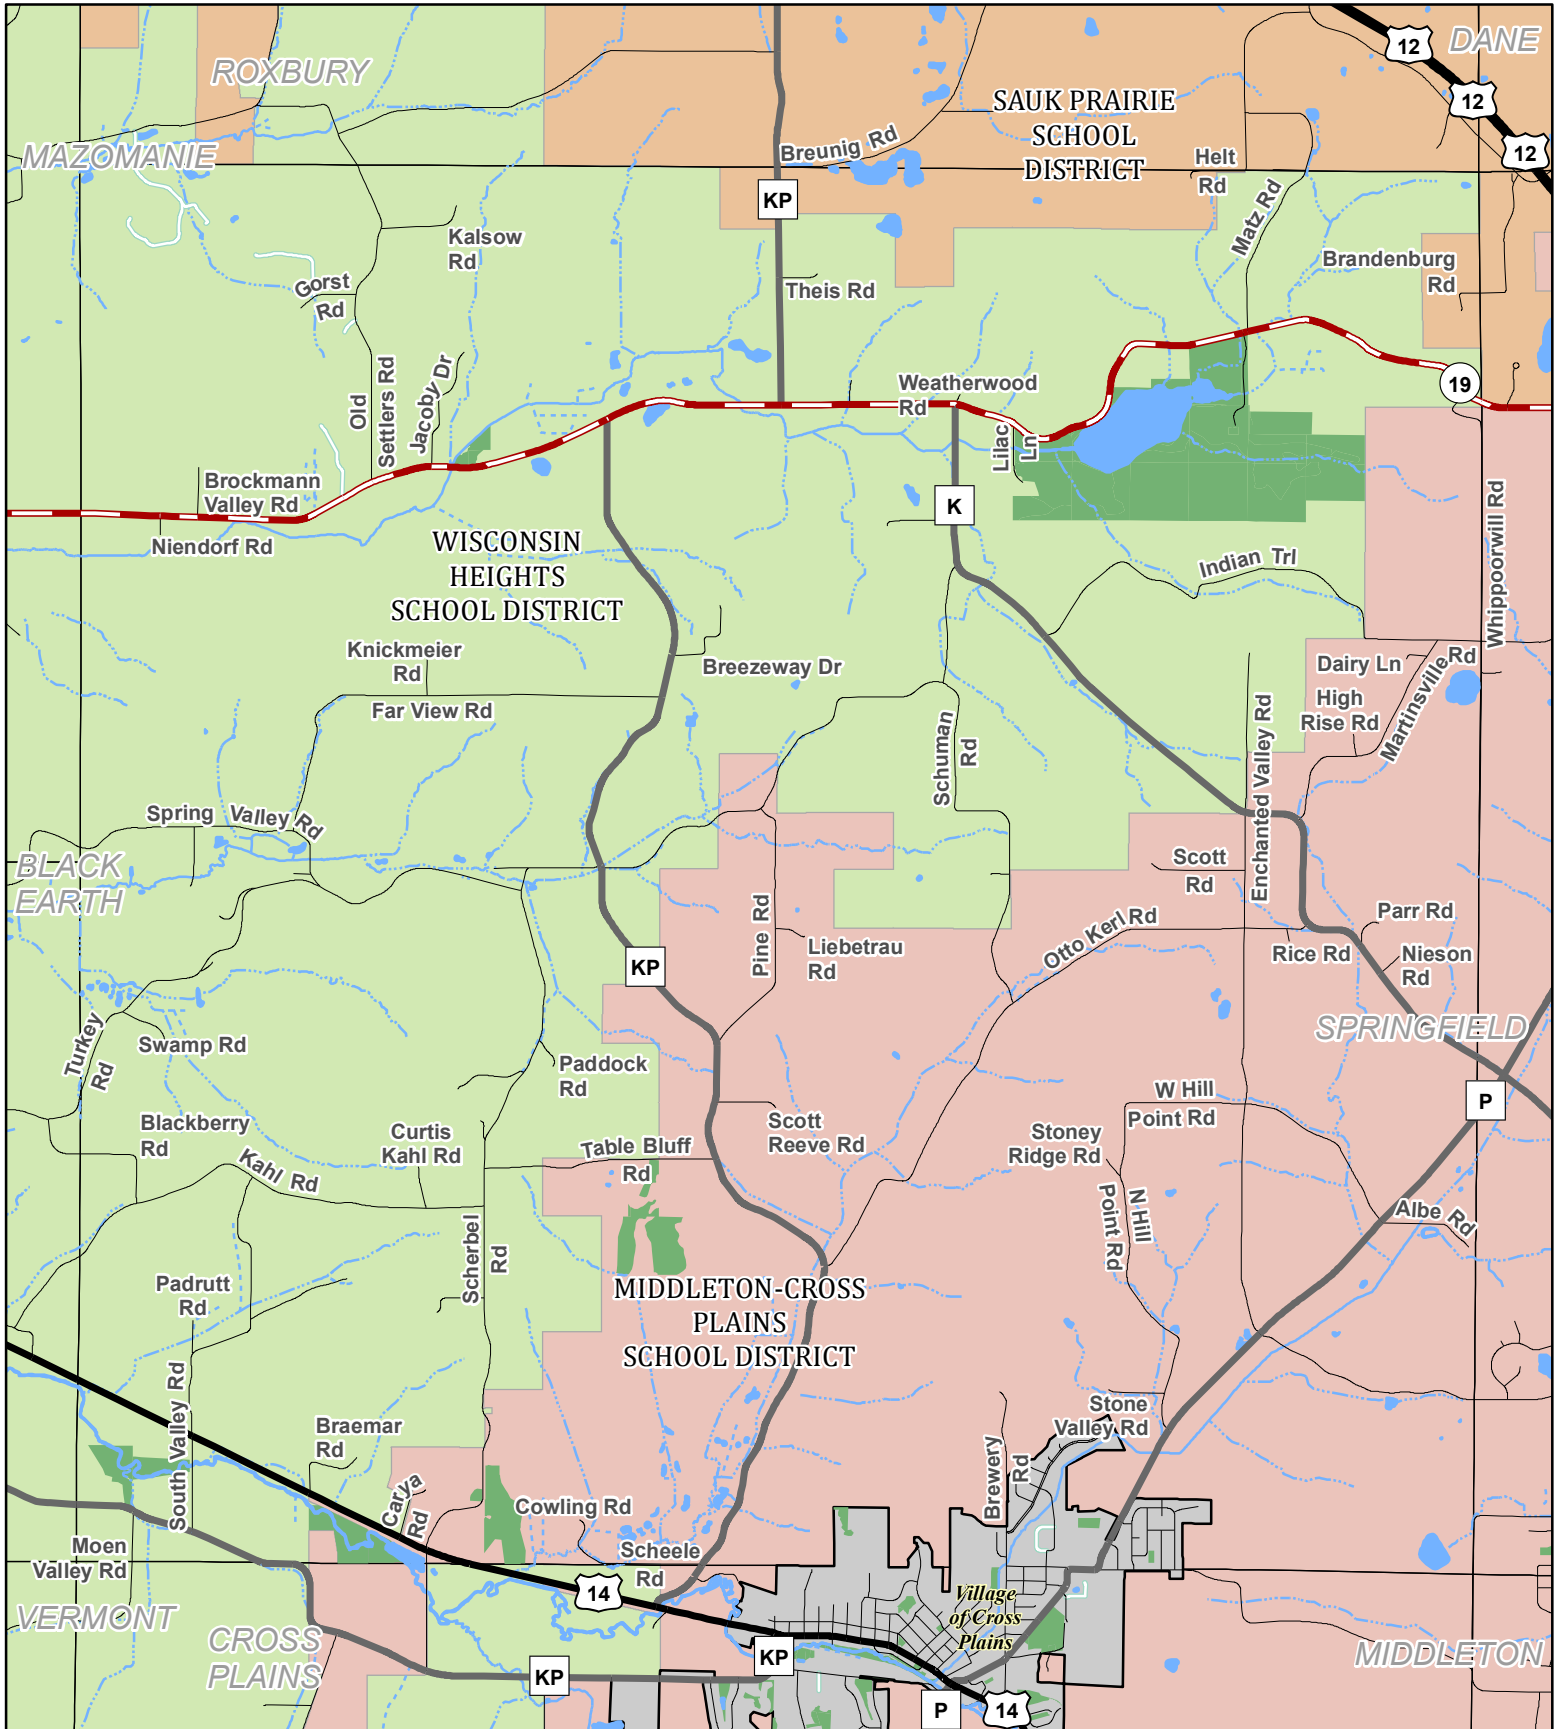

# Official Map of the Town of Berry

Municipal Boundaries, Parks, Roads, School Districts and Water Features

Local Road Names    Water Feature    Outdoor Recreation

Date: 01/13/2017

0 0.5 1 2 Miles